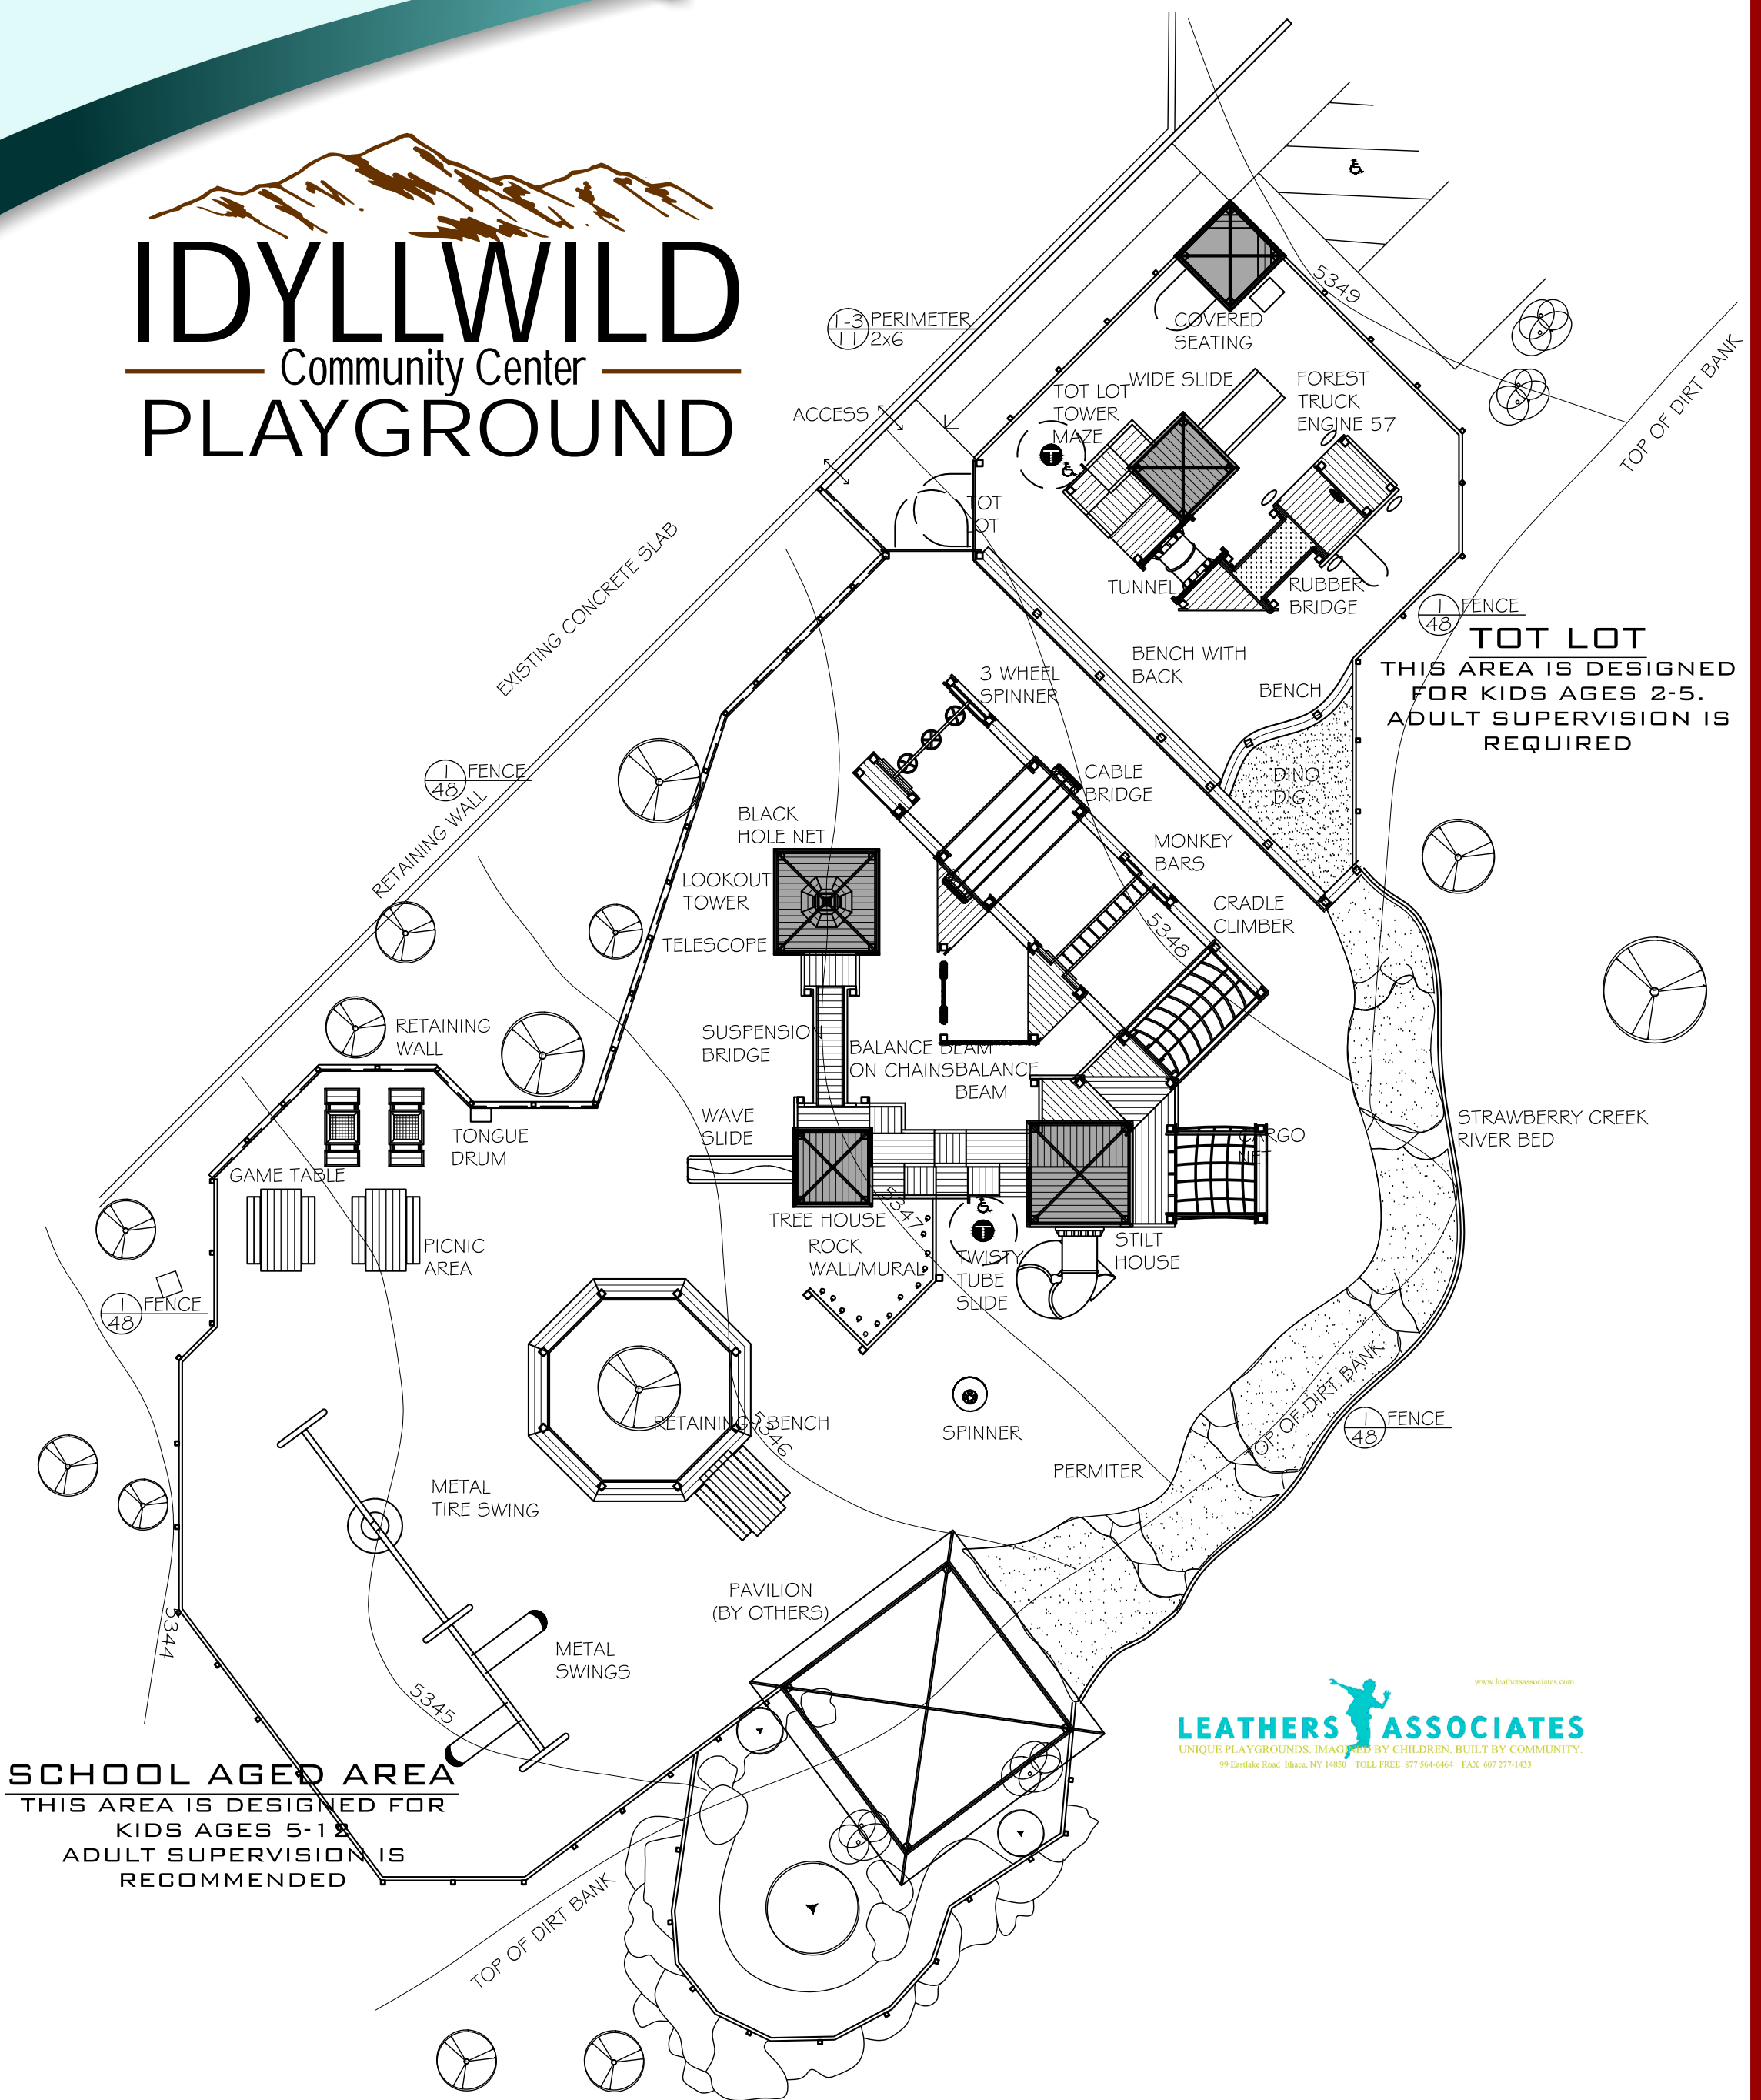

# ICRC

## IDYLLWILD Community Center PLAYGROUND

**TOT LOT**  
THIS AREA IS DESIGNED FOR KIDS AGES 2-5. ADULT SUPERVISION IS REQUIRED

**SCHOOL AGED AREA**  
THIS AREA IS DESIGNED FOR KIDS AGES 5-12. ADULT SUPERVISION IS RECOMMENDED

**LEATHERS ASSOCIATES**  
UNIQUE PLAYGROUNDS. IMAGINED BY CHILDREN. BUILT BY COMMUNITY.  
99 Eastlake Road, Ithaca, NY 14850 • TOLL FREE: 877-564-6464 • FAX: 607-277-1433