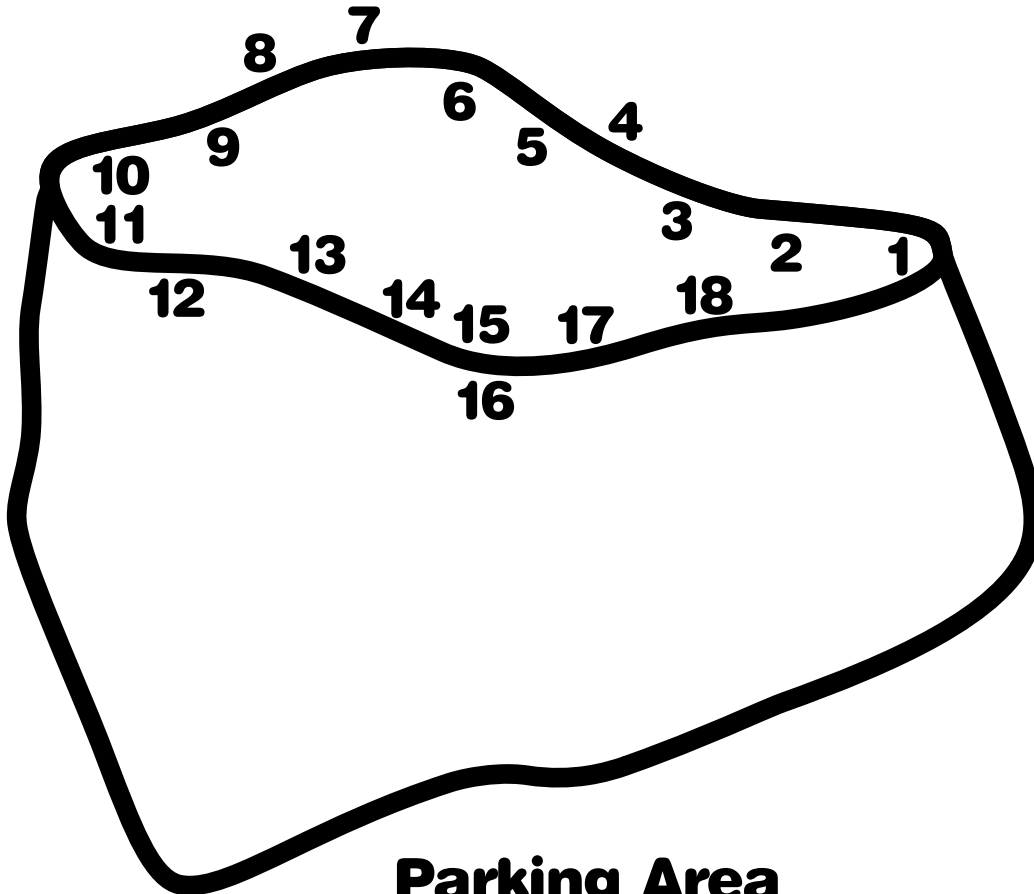

IDYLLWILD
Community Center

Park & Fitness Trail

Parking Area

Donated for the enrichment of the community and future generations of Idyllwild entirely by volunteers.

Special thanks to the Rotary Club of Idyllwild for their generous support.